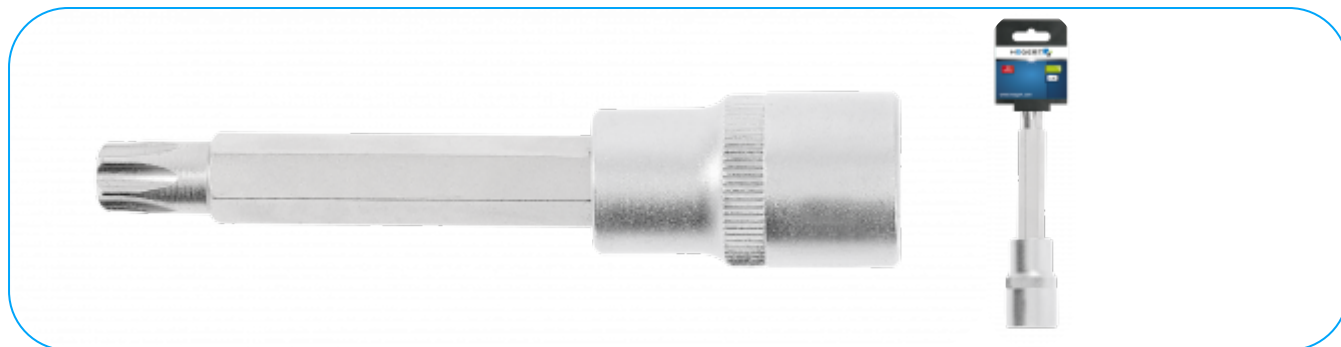

### Pin wrench TORX T25 1/2" 100mm

#### Opis Produktu

Key designed to work with a ratchet or handle.

#### Charakterystyka

- size 1/2"
- socket made from high-quality alloy steel
- bit made of high quality S2 alloy steel
- drop-forged
- manufactured in accordance with the European standard DIN 3120
- hardness 58-60 HRC