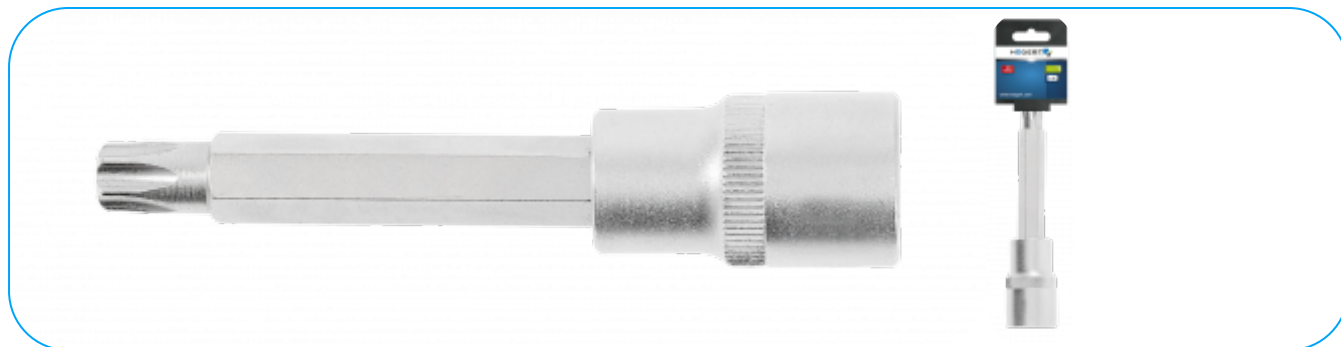

KARTA PRODUKTOWA

Pin wrench TORX T27 1/2" 100mm

Opis Produktu

Key designed to work with a ratchet or handle.

Charakterystyka

- size 1/2"
- socket made from high-quality alloy steel
- bit made of high quality S2 alloy steel
- drop-forged
- manufactured in accordance with the European standard DIN 3120
- hardness 58-60 HRC