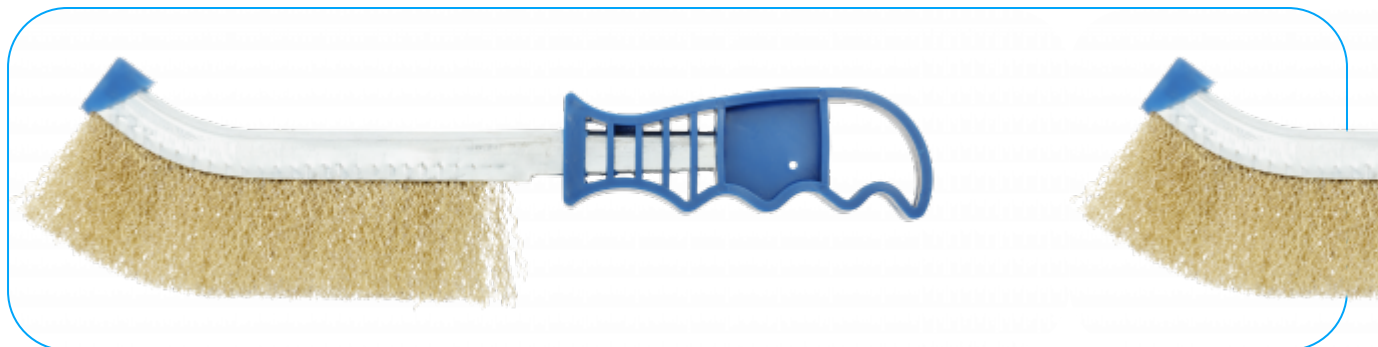

### 250 mm handle brass brush, 0.3mm

#### Opis Produktu

A hand brush is a high-quality tool designed for scrubbing and cleaning metal surfaces. Bristles made of brass are resistant to corrosion and ensure excellent durability even after intensive use. Brass fibres effectively remove rust, paint and other contaminants without damaging the cleaned surface. The optimal total brush length of 250 mm allows for easy manoeuvring and access to hard-to-reach places. It is an indispensable tool in the workshop of every professional and enthusiast of renovation and restoration work.

#### Charakterystyka

- bristle material: brass;
- stem material: stainless steel;
- handle material: plastic;
- number of rows: 1;
- total length: 250 mm.