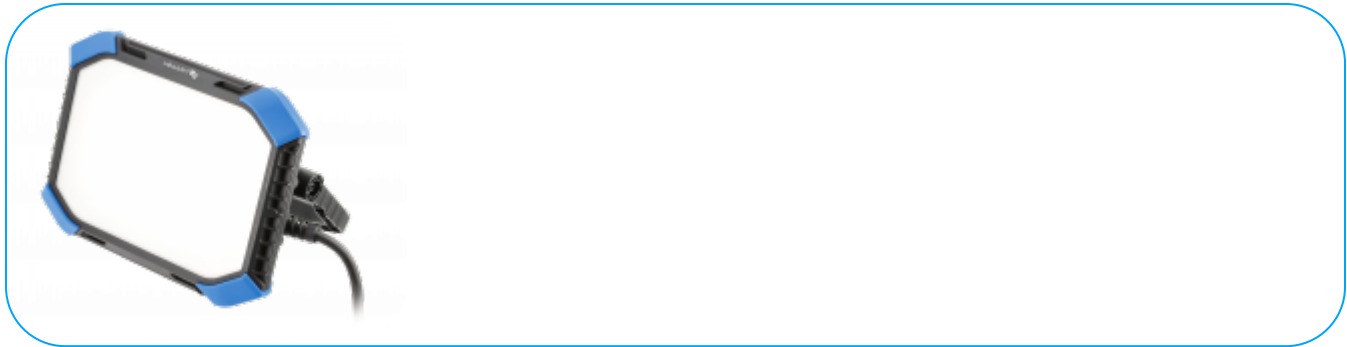

PRODUCT INFORMATION SHEET

Portable construction floodlight, 3200 lm

Product description

Portable work lighting, which is characterised by very good quality of emitted light and high resistance and durability. It is suitable for work in the most difficult conditions - construction, finishing, renovation, workshops and outdoors. High-quality SMD LEDs shine in a diffused way, without dazzling and providing extensive illumination. Their lifetime is up to 100,000 hours. The floodlight emits neutral, white light, perfect for work. The housing with a high IP65 rating guarantees full resistance to dust ingress, ensuring trouble-free operation in the dustiest environments. Additionally, the housing is resistant to water jets with an intensity of 12.5 l/min poured on it from any direction, which allows it to be used safely even in heavy rain. High-quality, durable housing material with IK09 rating - resistance to impact energy of 10 J, protects the floodlight against mechanical damage in the event of a fall. It can work in a wide range of temperatures, outdoors in winter and in hot weather ranging from -20°C to +40°C. The handle working with a 180° tilt range allows the light to be directed in the desired direction.

Characteristics

Luminous flux of light - 3,200 lm;
 Power supply - 100 – 240 V ~ 50/60 Hz;
 LED type - SMD LED;
 Operating temperature - -20°C to +40°C;
 Impact protection class - IK09 (equivalent to an impact of a 500 g object from a height of 40 cm);
 Dust and waterproof class - IP65 protection against water jets (12.5 l/min) poured on the housing from any direction;
 Handle - adjustable 180°;
 Cable length - 3 m.